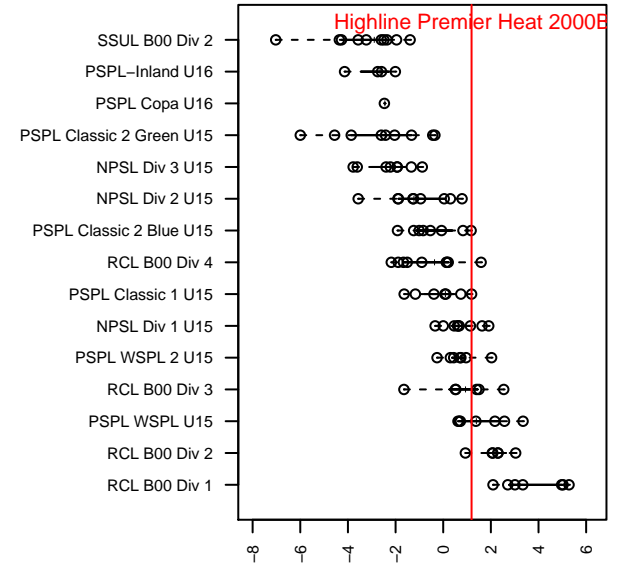

# Highline Premier Heat 2000B

Highline Premier FC  
 Burien, WA  
 B00 total strength=1368  
 attack=9.48 defense=5.42  
 fall league = PSPL Classic 1 U15  
 notes= was Blue; switched to 2000 in  
 sum 2015

alt names used:  
 Highline Premier FC Heat 00  
 HIGHLINE PREMIER FCHEAT 00  
 HPFC HEAT 00 (WA)

Venues played:  
 2015 Starfire Spring Classic BU16  
 2015 Skagit Super Cup U15 Silver  
 2015 PSPL Classic 1 U15  
 2015 WA Cup HS U15 Gold U15  
 2015 Portland Winter Showcase U16

**Highline Premier Heat 2000B**  
 Dots are actual minus expected GF (blue circles) and GA (red triangles).  
 Blue line is smoothed change in attack strength. Red is smoothed change in defense strength.

**attack and defense variance (black dot)  
relative to other teams  
and top 10 in region**

**attack and defense rating  
relative to others at age  
and all opponents in last 13 months**

**Performance relative to 13 month average**