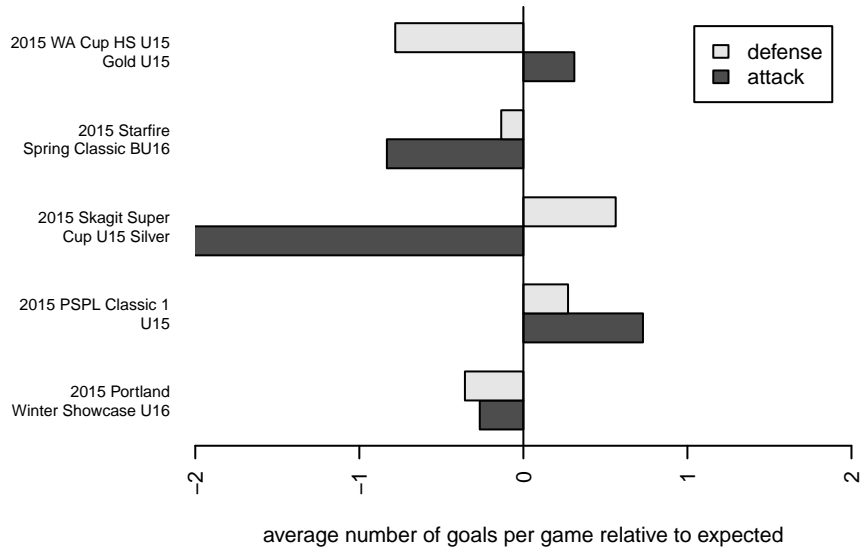

**Highline Premier Heat 2000B**  
 Dots are actual minus expected GF (blue circles) and GA (red triangles).  
 Blue line is smoothed change in attack strength. Red is smoothed change in defense strength.

**attack and defense variance (black dot)  
relative to other teams  
and top 10 in region**

**attack and defense rating  
relative to others at age  
and all opponents in last 13 months**

**Performance relative to 13 month average**