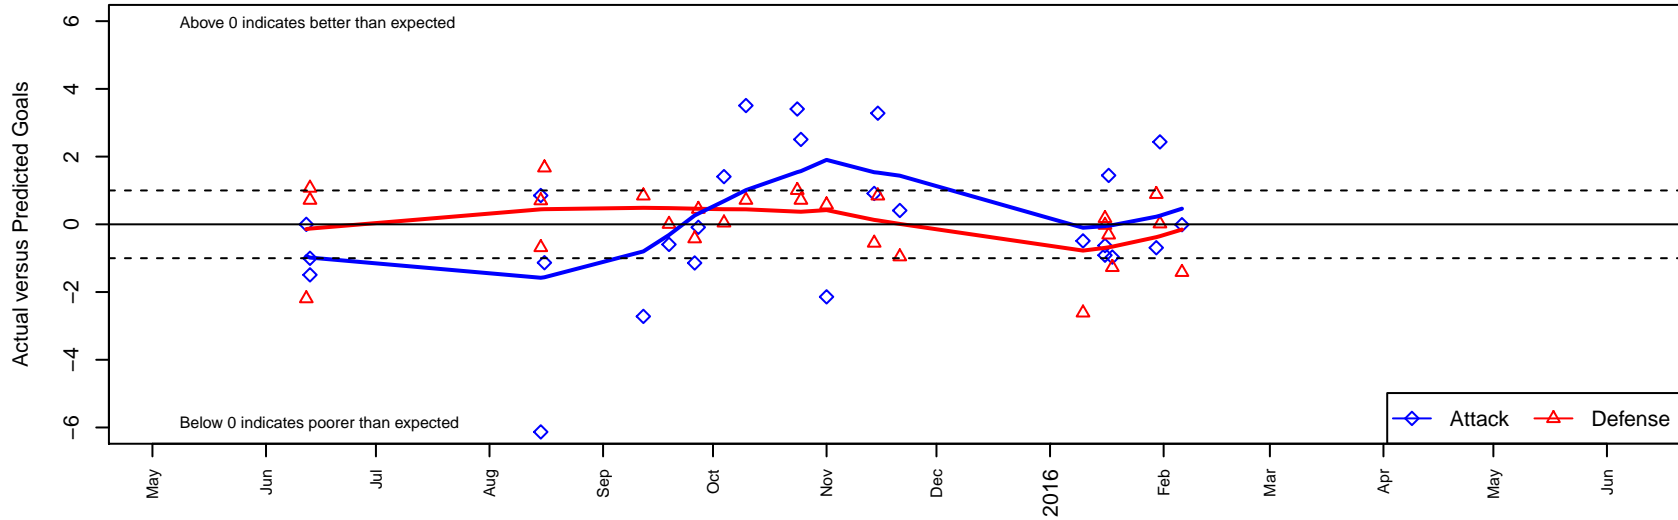

# Highline Premier Heat 2000B

Highline Premier FC  
 Burien, WA  
 B00 total strength=1368  
 attack=9.48 defense=5.42  
 fall league = PSPL Classic 1 U15  
 notes= was Blue; switched to 2000 in  
 sum 2015

**Highline Premier Heat 2000B**  
 Dots are actual minus expected GF (blue circles) and GA (red triangles).  
 Blue line is smoothed change in attack strength. Red is smoothed change in defense strength.

**attack and defense variance (black dot)  
relative to other teams  
and top 10 in region**

**attack and defense rating  
relative to others at age  
and all opponents in last 13 months**

**Performance relative to 13 month average**