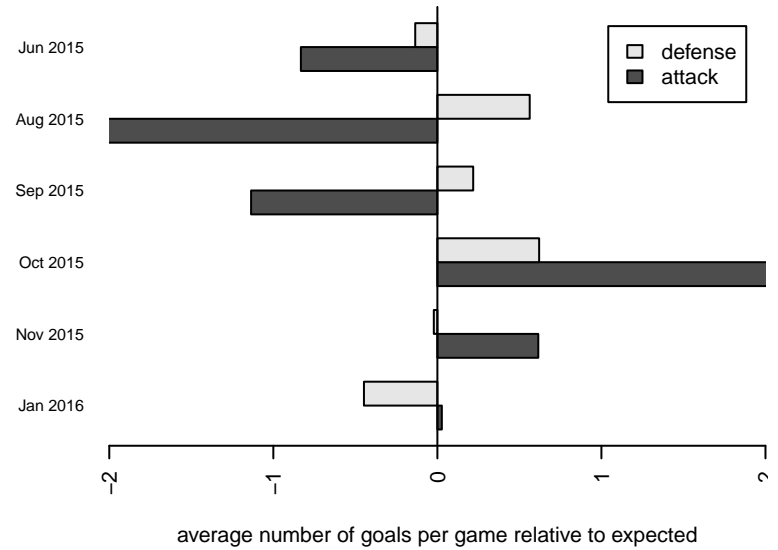

Performance relative to 13 month average